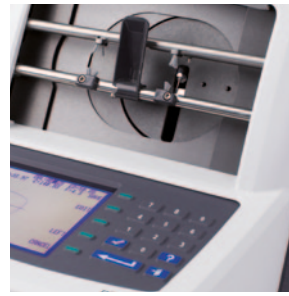

ES-trace

AUTOMATIC 3D TRACER

Integrated monitor allows review of the traced shape

The vertical frame holder enables easy upright loading orientation

Integrated keypad gives operator the ability to input data in a compact design

FEATURES + BENEFITS

ES-trace is an easy-to-use tabletop automatic 3D frame tracer, designed for all tracing applications.

- Industrial design and reliability
- Accurate 2 eye tracing and DBL measurement
- Full range including wraps and small designs
- Integrated monitor and keypad
- Easy, upright loading orientation
- Rimless shape modifier

Accuracy: The ES-trace traces both lenses for accurate DBL values. A 2,000 point resolution encoder and 3D tracing ensure highly accurate reproduction and extraordinary repeatability.

Full range: Effective at tracing high wrap frames as well as the smallest traceable eyewear for children.

Integrated monitor and keypad: Provides the operator with traced shape image and ability to input data, all in a compact design.

Easy, upright loading: Simplifies loading and avoids shape distortion. Also eliminates the risk of debris damaging key electrical components.