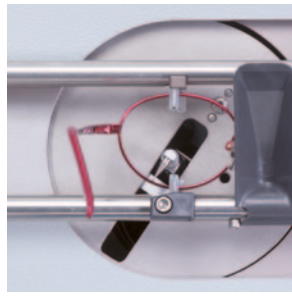

ES-trace

AUTOMATIC 3D TRACER

Integrated monitor allows review of the traced shape

The vertical frame holder enables easy upright loading orientation

Integrated keypad gives operator the ability to input data in a compact design

FEATURES + BENEFITS

ES-trace is an easy-to-use tabletop automatic 3D frame tracer, designed for all tracing applications.

- Industrial design and reliability
- Accurate 2 eye tracing and DBL measurement
- Full range including wraps and small designs
- Integrated monitor and keypad
- Easy, upright loading orientation
- Rimless shape modifier

Accuracy: The ES-trace traces both lenses for accurate DBL values. A 2,000 point resolution encoder and 3D tracing ensure highly accurate reproduction and extraordinary repeatability.

Full range: Effective at tracing high wrap frames as well as the smallest traceable eyewear for children.

Integrated monitor and keypad: Provides the operator with traced shape image and ability to input data, all in a compact design.

Easy, upright loading: Simplifies loading and avoids shape distortion. Also eliminates the risk of debris damaging key electrical components.