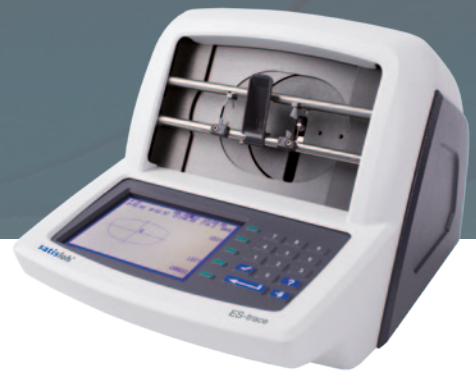

ES-trace

AUTOMATIC 3D TRACER

Integrated monitor allows review of the traced shape

The vertical frame holder enables easy upright loading orientation

Integrated keypad gives operator the ability to input data in a compact design

FEATURES + BENEFITS

ES-trace is an easy-to-use tabletop automatic 3D frame tracer, designed for all tracing applications.

- Industrial design and reliability
- Accurate 2 eye tracing and DBL measurement
- Full range including wraps and small designs
- Integrated monitor and keypad
- Easy, upright loading orientation
- Rimless shape modifier

Accuracy: The ES-trace traces both lenses for accurate DBL values. A 2,000 point resolution encoder and 3D tracing ensure highly accurate reproduction and extraordinary repeatability.

Full range: Effective at tracing high wrap frames as well as the smallest traceable eyewear for children.

Integrated monitor and keypad: Provides the operator with traced shape image and ability to input data, all in a compact design.

Easy, upright loading: Simplifies loading and avoids shape distortion. Also eliminates the risk of debris damaging key electrical components.