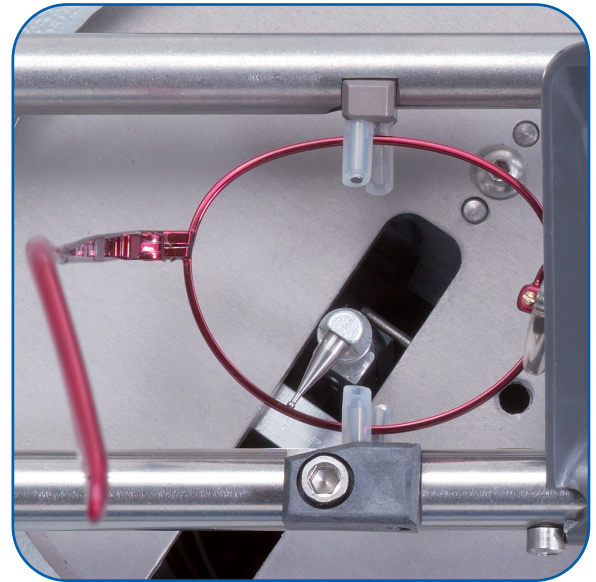

AUTOMATIC 3 DIMENSIONAL TRACER

Accuracy

The 4Tx traces both lenses for accurate DBL. A 2,000 point resolution encoder, as well as 3D tracing, ensures highly accurate reproduction and extraordinary repeatability.

Full Range

Ideal for all tracing environments and designed for tracing a wide range of frame styles and curves.

Integrated Monitor and Keypad

Provides the operator with traced shape image and ability to input data in a compact design.

Easy Upright Loading

Simplify loading and avoid shape distortion. Also eliminates the risk of debris damaging key electrical components.

Shape Modifier

Modify traced shapes with editing tools to create custom shape designs.

Additional Features

- Stores over 100 frame shapes
- Comes complete with accessory kit, including calibration device and pattern / lens holder
- One year parts and labor warranty

Range

- 18mm - 75mm tracing

Options

- Barcode reader

Communications

- OMA / VCA compatible
- Stand alone

Facilities

- Power: 100-240 VAC, 50-60Hz
- Height: 24.6 cm (9.7")
- Depth: 44.1 cm (17.4")
- Width: 26.2 cm (10.3")
- Weight: 7.4 kg (16.9 lbs)

Technology, capability and value combine to make the 4Tx the tracer of choice throughout the industry.

Now 4Tx takes this to a new level with improved reliability and consistency.

The 4Tx is backed by the industry's most reliable service and support team.

National Optronics equipment are distributed by DAC Technologies in North America and by Satisloh in the rest of the World. All technical data subject to change without notice. Verify details with Satisloh.

CONTACT

Satisloh AG
Neuhofstrasse 12
CH- 6340 Baar
Switzerland
Phone: +41 (0) 41766 16 16
Email: info@satisloh.com

www.satisloh.com

North America

Phone: +1 262 255 6001
Email: info.usa@satisloh.com

Europe

Phone: +49 (0) 6441 912 0
Email: info.de@satisloh.com

Asia

Phone: +852 27 56 7711
Email: info.asia@satisloh.com

Central & South America

Phone: +55 (11) 2930 8600
Email: info.latam@satisloh.com

Sales

Phone: +1 262 255 6001
Email: info.usa@satisloh.com

Phone: +49 (0) 6441 912 0
Email: info.de@satisloh.com

Phone: +852 27 56 7711
Email: info.asia@satisloh.com

Phone: +55 (11) 2930 8600
Email: info.latam@satisloh.com

Service

Phone: +1 262 255 6001
Email: service.usa@satisloh.com

Phone: +49 (0) 6441 912 222
Email: service.de@satisloh.com

Phone: +852 27 56 7654
Email: service.asia@satisloh.com

satisloh®