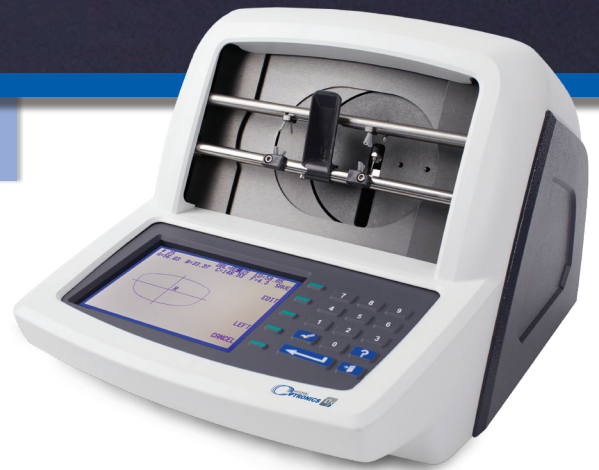

Ophthalmic

Finishing

4Tx Tracer

- Industrial design and reliability
- Accurate 2 eye tracing and DBL measurement
- Full range – including wraps and small designs
- Integrated monitor and keypad
- Easy, upright loading orientation
- Rimless shape modifier

AUTOMATIC 3 DIMENSIONAL TRACER

Accuracy

The 4Tx traces both lenses for accurate DBL. A 2,000 point resolution encoder, as well as 3D tracing, ensures highly accurate reproduction and extraordinary repeatability.

Full Range

Ideal for all tracing environments and designed for tracing a wide range of frame styles and curves.

Integrated Monitor and Keypad

Provides the operator with traced shape image and ability to input data in a compact design.

Options

- Barcode reader

Communications

- OMA / VCA compatible
- Stand alone

Facilities

- Power: 100-240 VAC, 50-60Hz
- Height: 24.6 cm (9.7")
- Depth: 44.1 cm (17.4")
- Width: 26.2 cm (10.3")
- Weight: 7.4 kg (16.9 lbs)