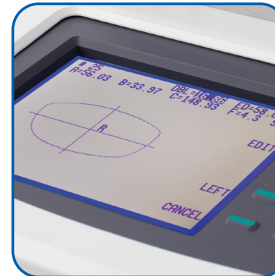

AUTOMATIC 3 DIMENSIONAL TRACER

Accuracy

The 4Tx traces both lenses for accurate DBL. A 2,000 point resolution encoder, as well as 3D tracing, ensures highly accurate reproduction and extraordinary repeatability.

Full Range

Ideal for all tracing environments and designed for tracing a wide range of frame styles and curves.

Integrated Monitor and Keypad

Provides the operator with traced shape image and ability to input data in a compact design.

Easy Upright Loading

Simplify loading and avoid shape distortion. Also eliminates the risk of debris damaging key electrical components.

Shape Modifier

Modify traced shapes with editing tools to create custom shape designs.

Additional Features

- Stores over 100 frame shapes
- Comes complete with accessory kit, including calibration device and pattern / lens holder
- One year parts and labor warranty

Range

- 18mm - 75mm tracing

Options

- Barcode reader

Communications

- OMA / VCA compatible
- Stand alone

Facilities

- Power: 100-240 VAC, 50-60Hz
- Height: 24.6 cm (9.7")
- Depth: 44.1 cm (17.4")
- Width: 26.2 cm (10.3")
- Weight: 7.4 kg (16.9 lbs)

Technology, capability and value combine to make the 4Tx the tracer of choice throughout the industry.

Now 4Tx takes this to a new level with improved reliability and consistency.

The 4Tx is backed by the industry's most reliable service and support team.

National Optronics equipment are distributed by DAC Technologies in North America and by Satisloh in the rest of the World. All technical data subject to change without notice. Verify details with Satisloh.

CONTACT

Satisloh AG
Neuhofstrasse 12
CH- 6340 Baar
Switzerland
Phone: +41 (0) 41766 16 16
Email: info@satisloh.com

www.satisloh.com

North America

Phone: +1 262 255 6001
Email: info.usa@satisloh.com

Europe

Phone: +49 (0) 6441 912 0
Email: info.de@satisloh.com

Asia

Phone: +852 27 56 7711
Email: info.asia@satisloh.com

Central & South America

Phone: +55 (11) 2930 8600
Email: info.latam@satisloh.com

Sales

Phone: +1 262 255 6001
Email: info.usa@satisloh.com

Phone: +49 (0) 6441 912 0
Email: info.de@satisloh.com

Phone: +852 27 56 7711
Email: info.asia@satisloh.com

Phone: +55 (11) 2930 8600
Email: info.latam@satisloh.com

Service

Phone: +1 262 255 6001
Email: service.usa@satisloh.com

Phone: +49 (0) 6441 912 222
Email: service.de@satisloh.com

Phone: +852 27 56 7654
Email: service.asia@satisloh.com

satisloh®