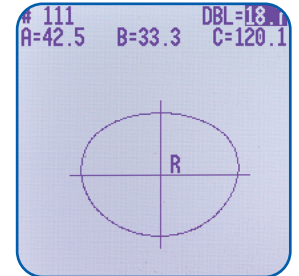

AUTOMATIC 3 DIMENSIONAL TRACER

Accuracy

The 4Tx traces both lenses for accurate DBL. A 2,000 point resolution encoder, as well as 3D tracing, ensures highly accurate reproduction and extraordinary repeatability.

Full Range

Ideal for all tracing environments and designed for tracing a wide range of frame styles and curves.

Integrated Monitor and Keypad

Provides the operator with traced shape image and ability to input data in a compact design.

Easy Upright Loading

Simplify loading and avoid shape distortion. Also eliminates the risk of debris damaging key electrical components.

Shape Modifier

Modify traced shapes with editing tools to create custom shape designs.

Additional Features

- Stores over 100 frame shapes
- Comes complete with accessory kit, including calibration device and pattern / lens holder
- One year parts and labor warranty

Range

- 18mm - 75mm tracing

Options

- Barcode reader

Communications

- OMA / VCA compatible
- Stand alone

Facilities

- Power: 100-240 VAC, 50-60Hz
- Height: 24.6 cm (9.7")
- Depth: 44.1 cm (17.4")
- Width: 26.2 cm (10.3")
- Weight: 7.4 kg (16.9 lbs)

Technology, capability and value combine to make the 4Tx the tracer of choice throughout the industry.

Now 4Tx takes this to a new level with improved reliability and consistency.

The 4Tx is backed by the industry's most reliable service and support team.

National Optronics equipment are distributed by DAC Technologies in North America and by Satisloh in the rest of the World. All technical data subject to change without notice. Verify details with Satisloh.

CONTACT

Satisloh AG
Neuhofstrasse 12
CH- 6340 Baar
Switzerland
Phone: +41 (0) 41766 16 16
Email: info@satisloh.com

www.satisloh.com

North America

Phone: +1 262 255 6001
Email: info.usa@satisloh.com

Europe

Phone: +49 (0) 6441 912 0
Email: info.de@satisloh.com

Asia

Phone: +852 27 56 7711
Email: info.asia@satisloh.com

Central & South America

Phone: +55 (11) 2930 8600
Email: info.latam@satisloh.com

Sales

Phone: +1 262 255 6001
Email: info.usa@satisloh.com

Phone: +49 (0) 6441 912 0
Email: info.de@satisloh.com

Phone: +852 27 56 7711
Email: info.asia@satisloh.com

Phone: +55 (11) 2930 8600
Email: info.latam@satisloh.com

Service

Phone: +1 262 255 6001
Email: service.usa@satisloh.com

Phone: +49 (0) 6441 912 222
Email: service.de@satisloh.com

Phone: +852 27 56 7654
Email: service.asia@satisloh.com

satisloh®